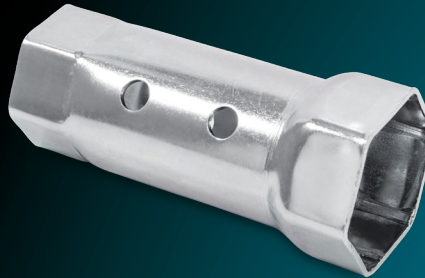

WATER HEATER ELEMENT WRENCHES

Item# **09943**

4 inch Heavy Duty Wrench

Case Pack - 12

Item# **09883**

5 inch Wrench

Case Pack - 12

Item# **09888**

5 inch Dual Headed Wrench
for for both Standard and
Marathon™ Elements

Case Pack - 12

Item# **11655**

10 inch Element/Anode Wrench
with Dual Hex Ends

Case Pack - 6

Item# **09953**

Professional Element Socket