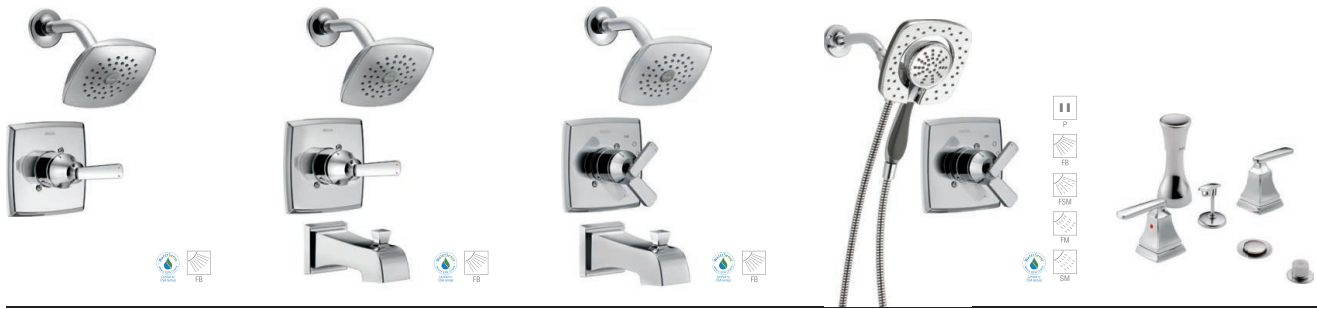

RB finish available Fall 2019

76418 18" Towel Bar
76424 24" Towel Bar
76435 Double Robe Hook
76446 Towel Ring

76450 Pivoting Tissue Holder
75160 Universal Tank Lever

FOR MORE INSPIRATION, GO TO:
DELTAFAUCET.COM/ASHLYN