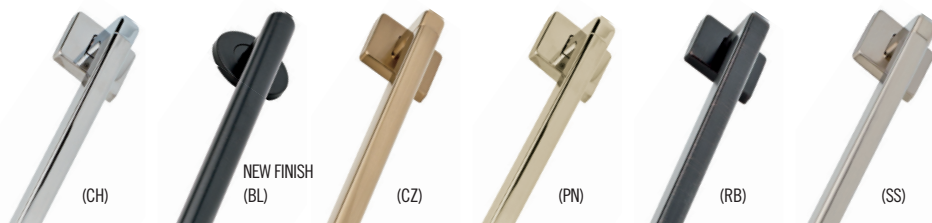

- (CH) CHROME
- (BL) MATTE BLACK
- (CZ) CHAMPAGNE BRONZE™
- (PN) POLISHED NICKEL
- (RB) VENETIAN BRONZE®
- (SS) BRILLIANCE® STAINLESS