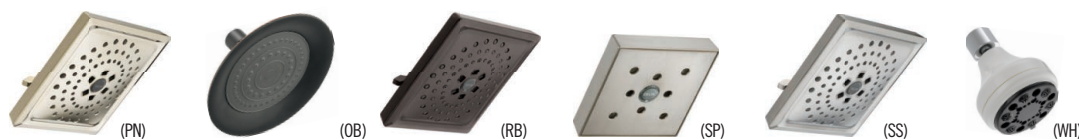

(PN) POLISHED NICKEL
(OB) OIL-RUBBED BRONZE
(RB) VENETIAN BRONZE®
(SP) SPOTSHIELD® STAINLESS
(SS) BRILLIANCE® STAINLESS
(WH) WHITE