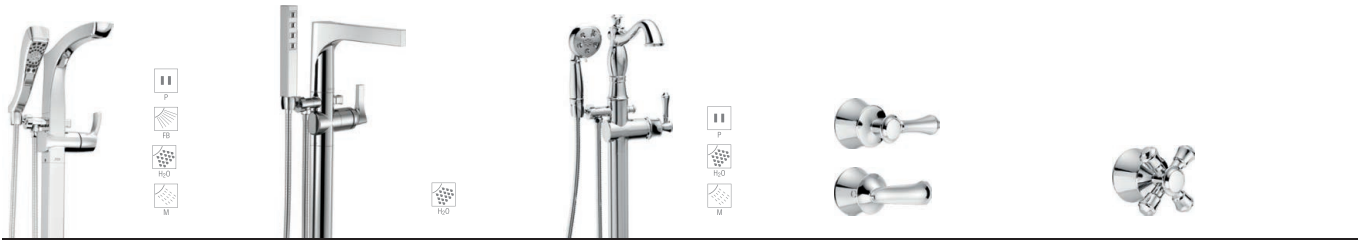

Tesla® Floor-Mount Tub Filler with H2Okinetic 4-Setting Hand Shower T4752-FL
R4700-FL (not shown)
Finishes: CH, PN, SS

Zura® Floor-Mount Tub Filler with H2Okinetic Hand Shower T4774-FL
R4700-FL (not shown)
Finishes: CH, BL, CZ, PN, SS

Traditional Floor-Mount Tub Filler with H2Okinetic 3-Setting Hand Shower T4797-FL-LHP H797
R4700-FL (not shown)
Finishes: CH, CZ, PN, RB, SS

Traditional Lever Handle H797
French Curve Handle H798

Cross Handle H795
For use with Traditional floor-mount tub filler