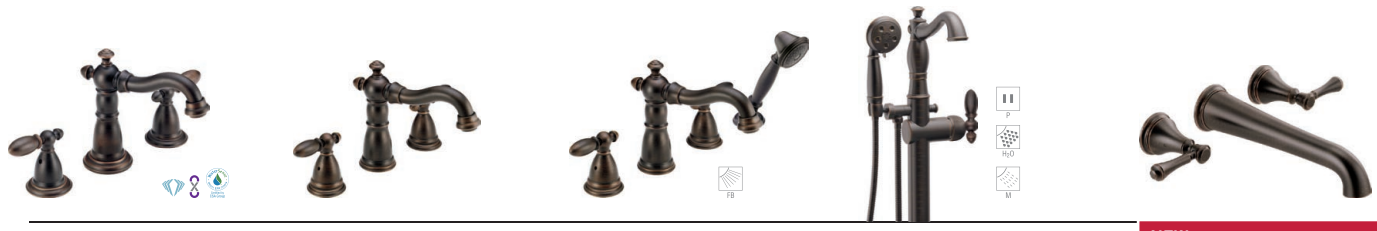

8" Widespread
3555-RBMPU-DST

3-Hole Roman Tub
T2755-RBLHP H616RB
R2707 (not shown)

4-Hole Roman Tub
T4755-RBLHP H616RB
R4707 (not shown)
Finishes: CH, CZ, RB, SS

Floor-Mount Tub Filler with H₂Okinetic® 3-Setting Hand Shower
T4797-RBFL-LHP H716RB
R4700-FL (not shown)
Finishes: CH, CZ, RB, SS

NEW
Wall-Mount Tub Filler
T5797-RBWL
R3500-WL (not shown)
Finishes: CH, CZ, RB, SS