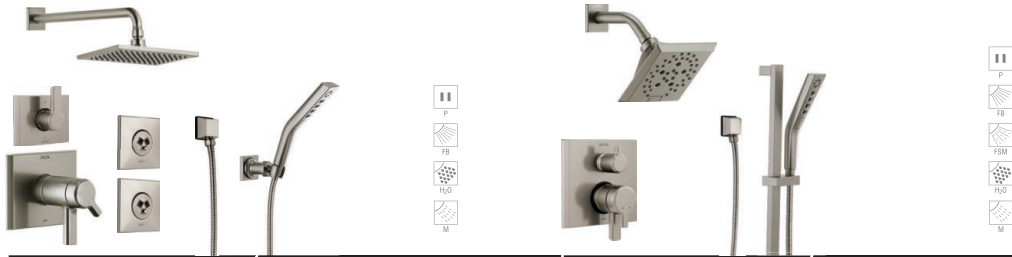

Custom Shower

TempAssure 17T Series Shower Trim featuring Raincan Shower Head T17T299-SS

MultiChoice® Rough R10000-UNBXHF (not shown)

6-Setting Diverter Trim T11999-SS

3 or 6-Setting Diverter Rough R11000 (not shown)

H₂Okinetic 3-Setting Wall-Mount Hand Shower 55799-SS

Wall Elbow 50570-SS

HydraChoice® Body Spray System T50210-SS

H₂Okinetic Massaging Spray Head SH5005-SS

HydraChoice Body Spray System Rough R50200 (not shown)

Custom Shower

Monitor 17 Series Valve Trim with 3-Setting Integrated Diverter T27899-SS

MultiChoice Integrated Diverter Rough R22000 (not shown)

H₂Okinetic 6" Raincan 5-Setting Shower Head 52664-SS

7" Shower Arm RP40593SS

Shower Flange RP51034SS

H₂Okinetic 3-Setting Hand Shower with Slide Bar 51799-SS

Wall Elbow 50570-SS

WaterSense® icons shown on this page apply only to the shower heads and hand showers within the product grouping.