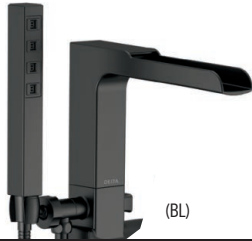

TUB FILLERS

All products on opposite page are shown in Chrome.

(CH)

(BL)

(CZ)

(CH) CHROME
(BL) MATTE BLACK
(CZ) CHAMPAGNE BRONZE™

(PN)

(RB)

(SS)

(PN) POLISHED NICKEL
(RB) VENETIAN BRONZE®
(SS) BRILLIANCE® STAINLESS