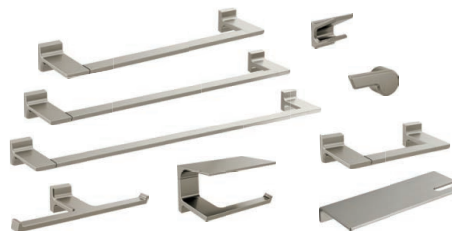

79908-SS 8" Towel Bar
79918-SS 18" Towel Bar
79924-SS 24" Towel Bar
79930-SS 30" Towel Bar
79936-SS Double
Robe Hook

79955-SS Double Tissue
Holder
79956-SS Tissue Holder
with Shelf
79960-SS Universal
Tank Lever
79980-SS Shower Shelf*