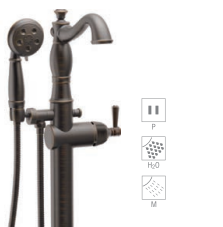

Floor-Mount Tub Filler with
H₂Okinetic® 3-Setting
Hand Shower
T4797-RBFL-LHP
RP84702RB
R4700-FL (not shown)