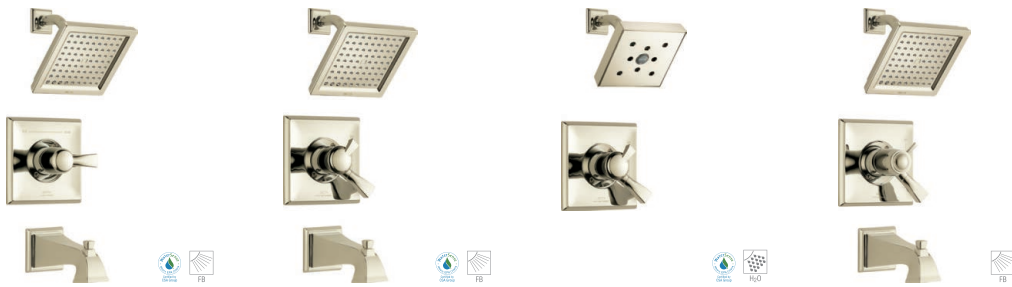

Monitor® 14 Series
Tub & Shower with Raincan
Touch-Clean® Shower Head
T14451-PN-WE
R10000-UNBX (not shown)

Monitor 17 Series
Tub & Shower with Raincan
Touch-Clean Shower Head
T17451-PN-WE
R10000-UNBX (not shown)

Monitor 17 Series
Shower with H₂Okinetic®
Raincan Shower Head
T17251-PNH20
R10000-UNBX (not shown)

TempAssure® 17T Series
Tub & Shower with Raincan
Touch-Clean Shower Head
T17T451-PN
R10000-UNBX (not shown)