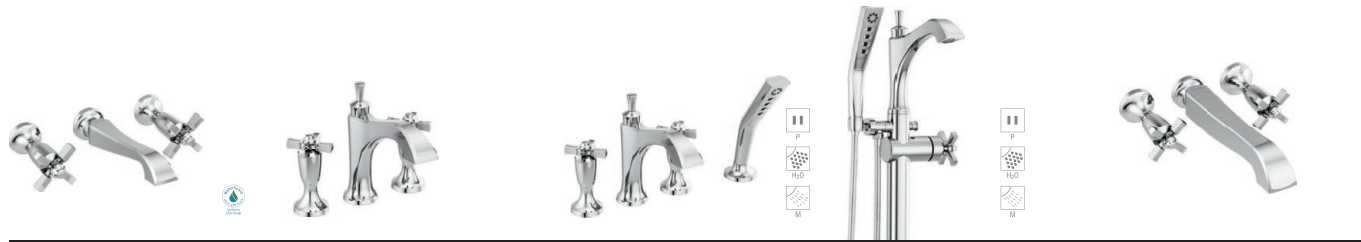

Two Handle Wall-Mount
Bathroom Faucet
with Cross Handles
T3557LF-WL
R3500-WL (not shown)

3-Hole Roman Tub
with Cross Handles
T2756-LHP H570
R2707 (not shown)