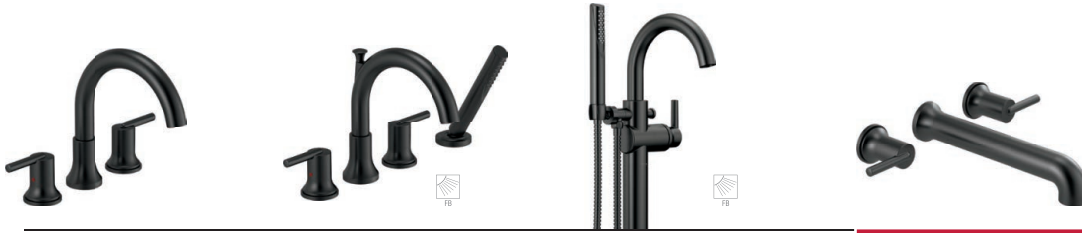

3-Hole Roman Tub
T2759-BL
R2707 (not shown)

4-Hole Roman Tub
T4759-BL
R4707 (not shown)

Floor-Mount Tub Filler
with Hand Shower
T4759-BLFL
R4700-FL (not shown)

NEW
Wall-Mount Tub Filler
T5759-BLWL
R3500-WL (not shown)