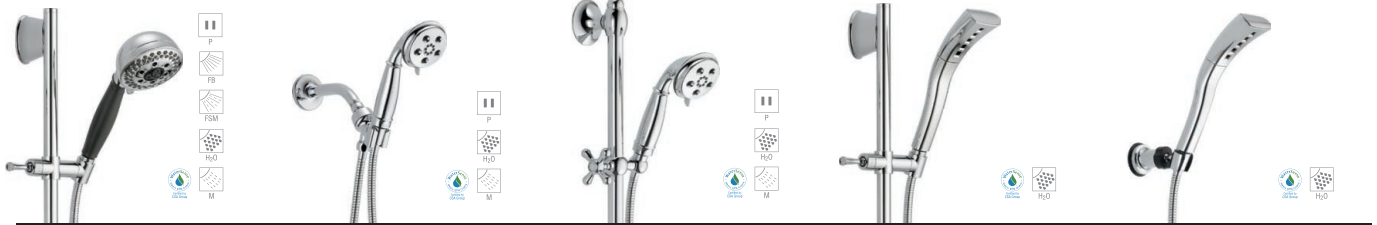

H2Okinetic 5-Setting Hand Shower with Slide Bar 51559

Recommended for use with Ashlyn® (p. 54)

Finishes: CH, CZ, RB, SS

H2Okinetic 3-Setting Shower-Mount Hand Shower 54433-PK

Recommended for use with Cassidy™ (p. 58)

Finishes: CH, CZ, PN, RB, SS

H2Okinetic 3-Setting Hand Shower with Slide Bar 51308

Recommended for use with Cassidy (p. 58)

Finishes: CH, CZ, PN, RB, SS

H2Okinetic Single-Setting Hand Shower with Slide Bar 51579

Multiple configurations available

Finishes: CH, BL, CZ, RB, SS

H2Okinetic Single-Setting Wall-Mount Hand Shower 55421

Recommended for use with Stryke™ (p.92)

Finishes: CH, BL, CZ, RB, SS